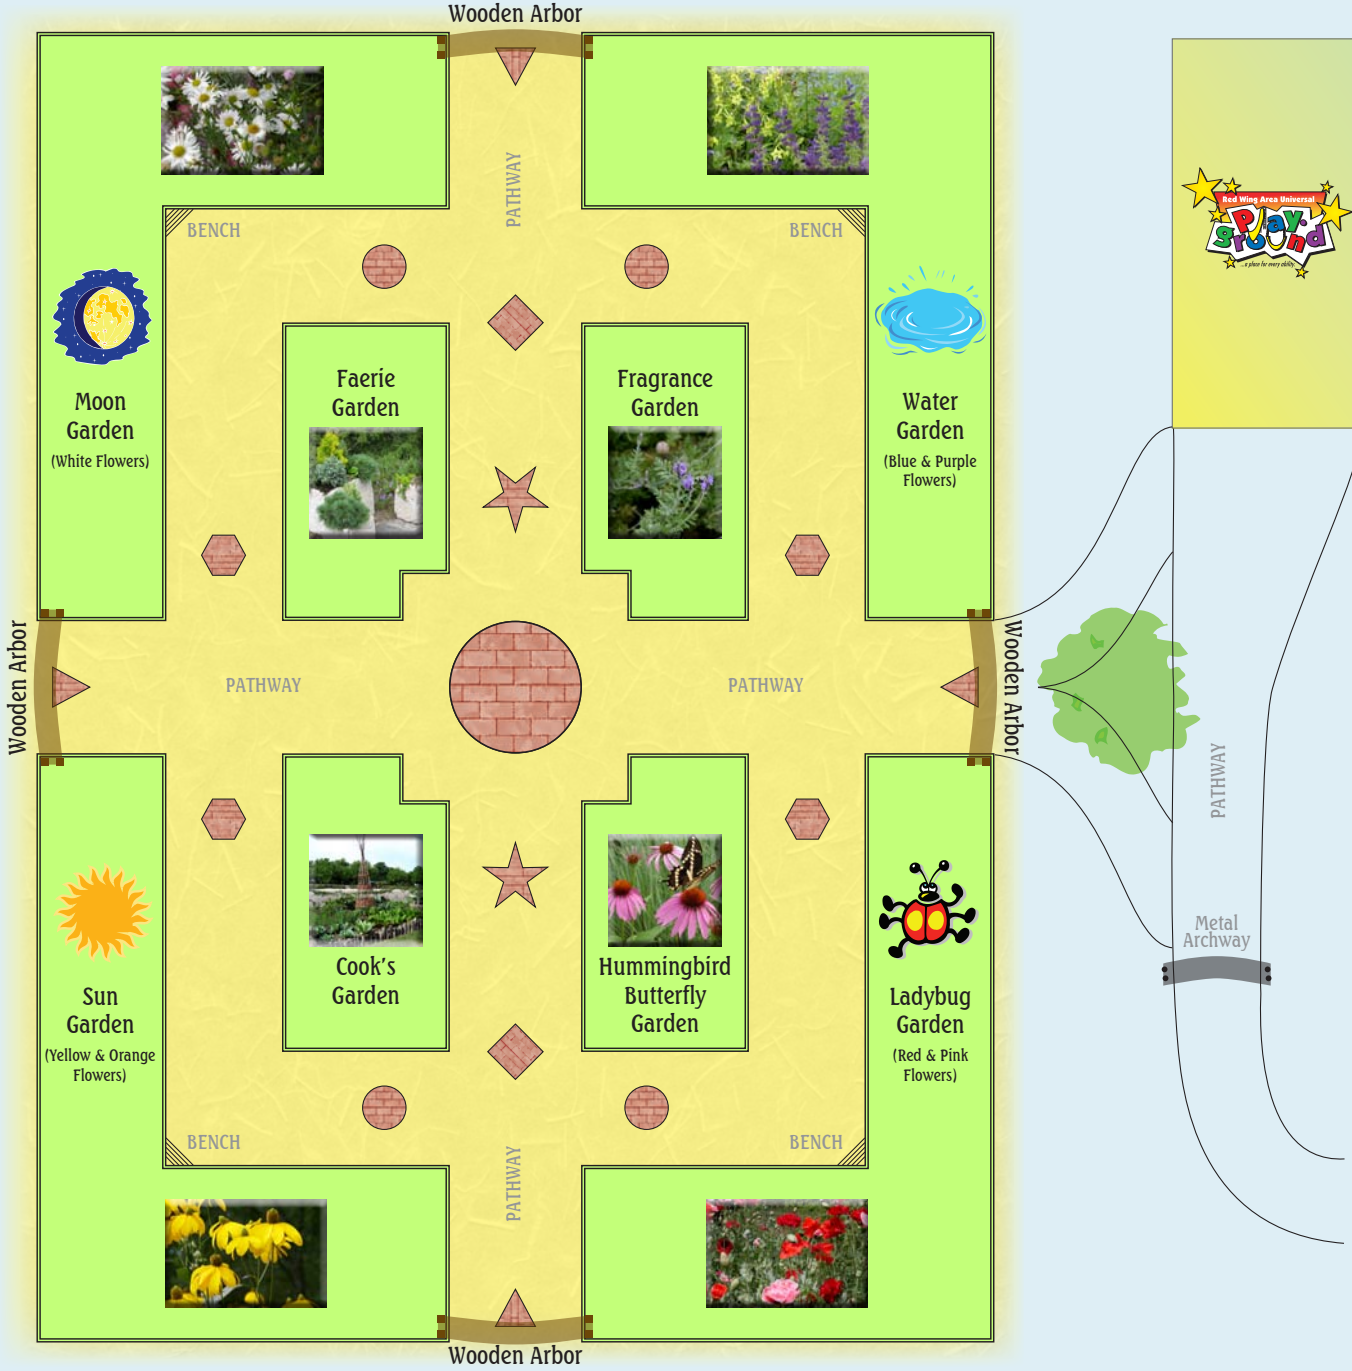

DISCOVERY • GARDEN •

Office Use Only

Date: _____

Check #: _____

Recorded: _____

Name _____

Address _____

City/State/Zip _____

Please make your tax deductible check payable to:

RED WING IN BLOOM FOUNDATION
420 Levee Street
Red Wing, MN 55066

Red Wing In Bloom Foundation