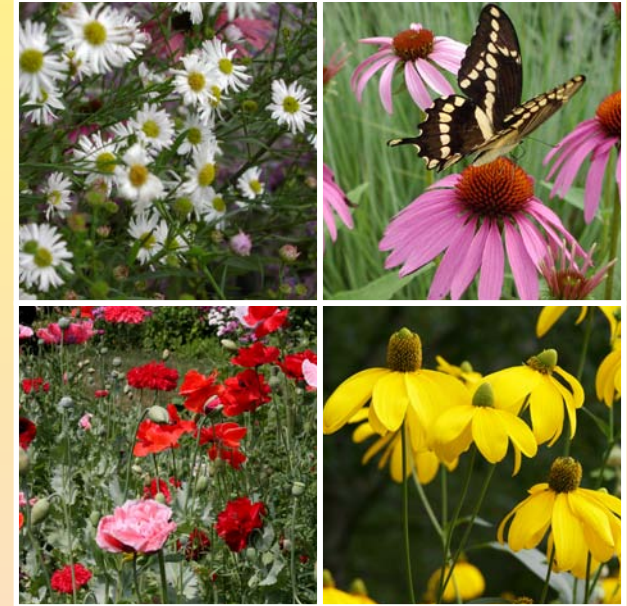

Located at Colvill Park
Red Wing Area Universal Playground
510 Nymphara Lane • Red Wing, MN 55066

Support future projects of the non-profit RWIB Foundation by sending your tax deductible donation to:

Red Wing in Bloom Foundation
420 Levee Street
Red Wing, MN 55066

* If you would like a Tax Deductible Receipt, please indicate that on your check.